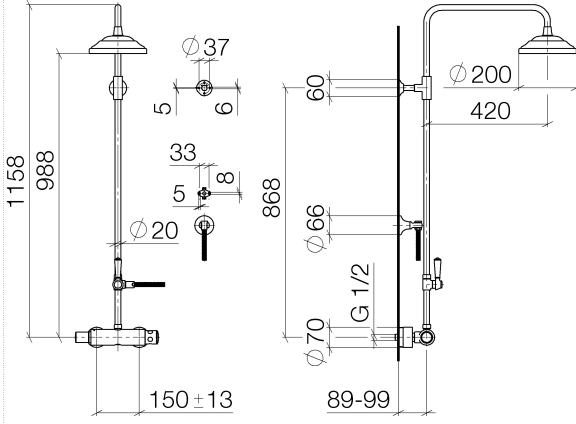

34 459 360

- shower with fixed riser projection 420mm
- rain shower Ø 200 mm
- rain shower with anti-scale system
- max. rainshower flow 14 l/min
- Function from: 8 l/min
- rotary diverter for fixed-riser shower/hand shower
- height of fittings up to rain shower (bottom edge) 985mm
- height of fittings up to top edge of elbow 1160mm
- two-part push-on rosette Ø 65 mm
- rosette for shower holder Ø 65mm
- rosette for wall mounting Ø 60mm
- gauge 150 mm - 13 mm
- metal shower hose 1250mm with integrated anti-twist protection
- 1/2" connection
- Pipe diameter 20 mm

This article does not include a hand shower!

Intrinsic protection against back flow.

NOTE: The handles must be ordered separately from the fittings!

	Platinum	34 459 360-08
	Chrome	34 459 360-00
	Brushed Platinum	34 459 360-06
	Durabronze (23kt Gold)	34 459 360-09
	Brushed Durabronze (23kt Gold)	34 459 360-28
	Brushed Dark Platinum	34 459 360-99

34 459 360

1:10

Flow rate chart

Certificates

LGA_38665.

34 459 360

Parts for other finishes can be found here: [Chrome](#)

34 459 360

Spare parts list

No.	Item Number	Name	Quantity used	Delivery time
1	04 12 05 038 01-08	shower	1	60
2	04 28 22 101 20-08	spout	1	40
3	90 14 10 011 00 90	seal	1	2
4	90 17 11 037 01-08	holder	1	-
Spare part can no longer be ordered, please order the replacement item				
5	90 28 22 104 00-08	pipe	1	-
Spare part can no longer be ordered, please order the replacement item				
6	90 17 09 045 01-08	diverter	1	40
7	09 30 30 064-08	screw	1	40
8	09 18 20 011-08	base	1	40
9	09 28 22 013 90	pipe	1	2
10	11 170 370-08	MADISON Lever insert - Platinum	1	40
11	09 30 30 062-08	screw	1	40
12	09 14 10 122 90	seal	1	2
13	28 104 970-08	Metal shower hose 1/2" x 1/2" x 1250 mm - Platinum	1	40
14	28 050 410-08	holder	1	60
15	90 28 22 103 00-08	pipe	1	-
Spare part can no longer be ordered, please order the replacement item				
16	90 14 20 002 00 90	seal	1	2
17	04 17 01 044 01-08	fitting	1	40