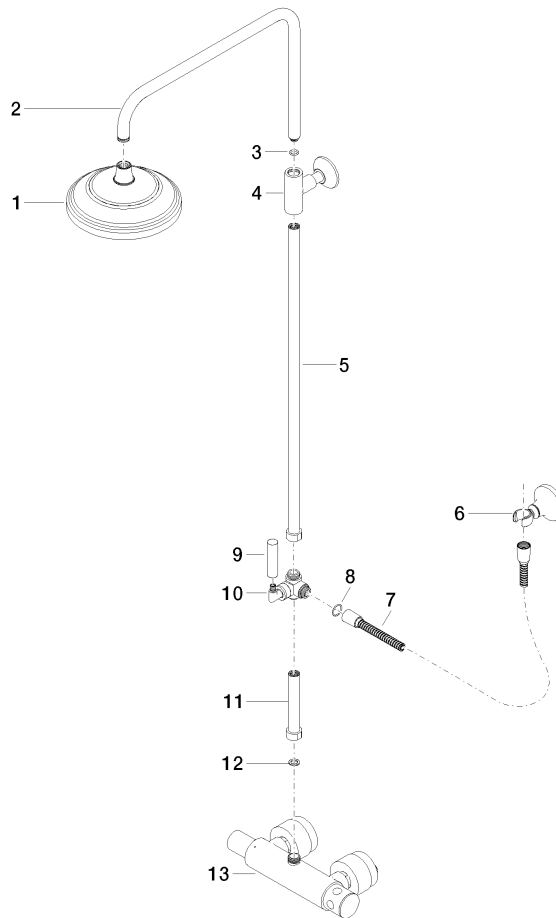

34 459 360

- shower with fixed riser projection 420mm
- rain shower Ø 200 mm
- rain shower with anti-scale system
- max. rainshower flow 14 l/min
- Function from: 8 l/min
- rotary diverter for fixed-riser shower/hand shower
- height of fittings up to rain shower (bottom edge) 985mm
- height of fittings up to top edge of elbow 1160mm
- two-part push-on rosette Ø 65 mm
- rosette for shower holder Ø 65mm
- rosette for wall mounting Ø 60mm
- gauge 150 mm - 13 mm
- metal shower hose 1250mm with integrated anti-twist protection
- 1/2" connection
- Pipe diameter 20 mm

This article does not include a hand shower!

Intrinsic protection against back flow.

NOTE: The handles must be ordered separately from the fittings!

	Platinum	34 459 360-08
	Chrome	34 459 360-00
	Brushed Platinum	34 459 360-06
	Durabronze (23kt Gold)	34 459 360-09
	Brushed Durabronze (23kt Gold)	34 459 360-28
	Brushed Dark Platinum	34 459 360-99

34 459 360

1:10

Flow rate chart

Certificates

LGA_38665.

34 459 360

Parts for other finishes can be found here: [Chrome](#)

34 459 360

Spare parts list

No.	Item Number	Name	Quantity used	Delivery time
1	04 12 05 038 01-08	shower	1	60
2	04 28 22 101 20-08	spout	1	40
3	90 14 10 011 00 90	seal	1	2
4	90 17 11 037 01-08	holder	1	-
Spare part can no longer be ordered, please order the replacement item				
5	90 28 22 104 00-08	pipe	1	-
Spare part can no longer be ordered, please order the replacement item				
6	90 17 09 045 01-08	diverter	1	40
7	09 30 30 064-08	screw	1	40
8	09 18 20 011-08	base	1	40
9	09 28 22 013 90	pipe	1	2
10	11 170 370-08	MADISON Lever insert - Platinum	1	40
11	09 30 30 062-08	screw	1	40
12	09 14 10 122 90	seal	1	2
13	28 104 970-08	Metal shower hose 1/2" x 1/2" x 1250 mm - Platinum	1	40
14	28 050 410-08	holder	1	60
15	90 28 22 103 00-08	pipe	1	-
Spare part can no longer be ordered, please order the replacement item				
16	90 14 20 002 00 90	seal	1	2
17	04 17 01 044 01-08	fitting	1	40